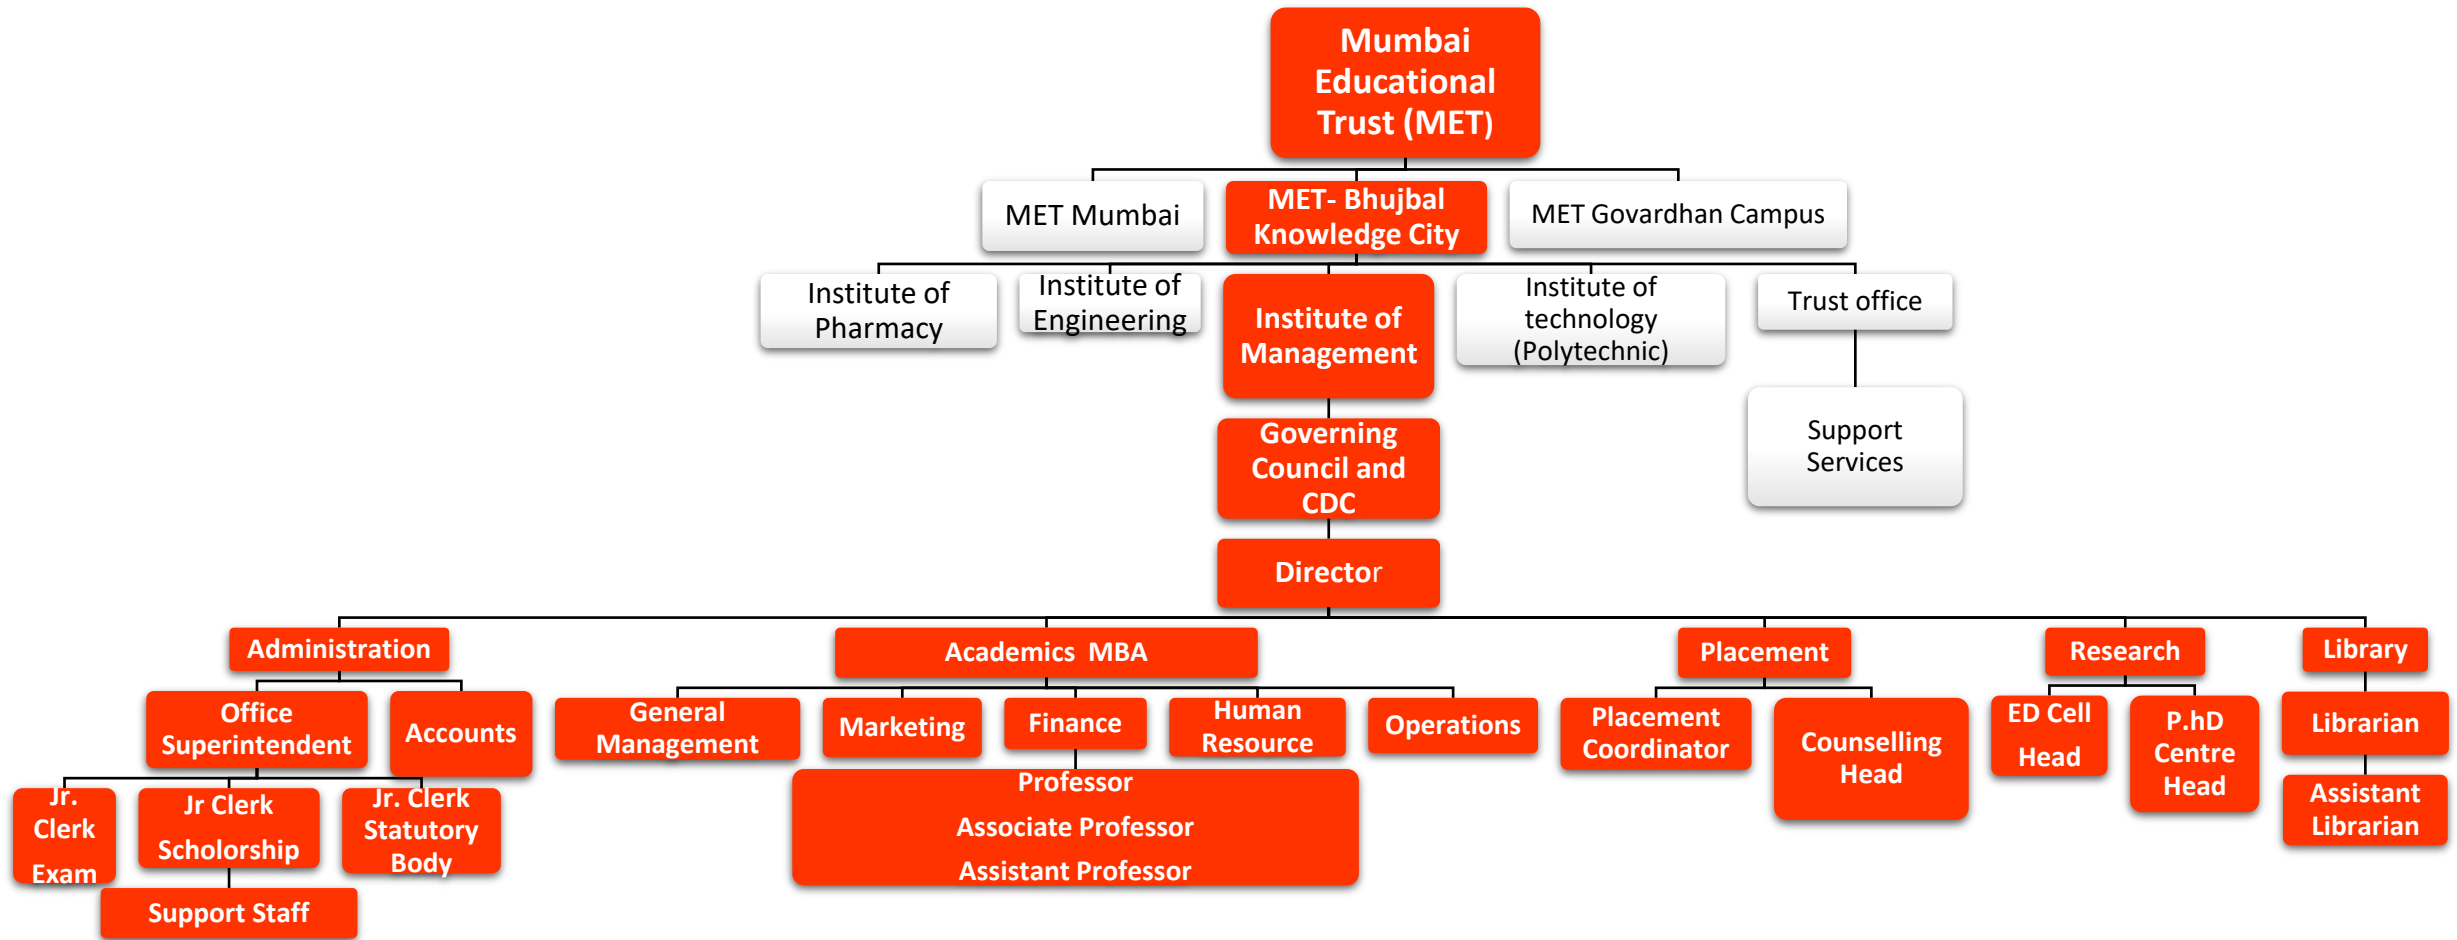

Institute of Management

Bhujbal Knowledge City

Adgaon, Nashik – 422003, Tel: (0253) 2303515/846 ; enquiry@bkc.met.edu/ www.met.edu